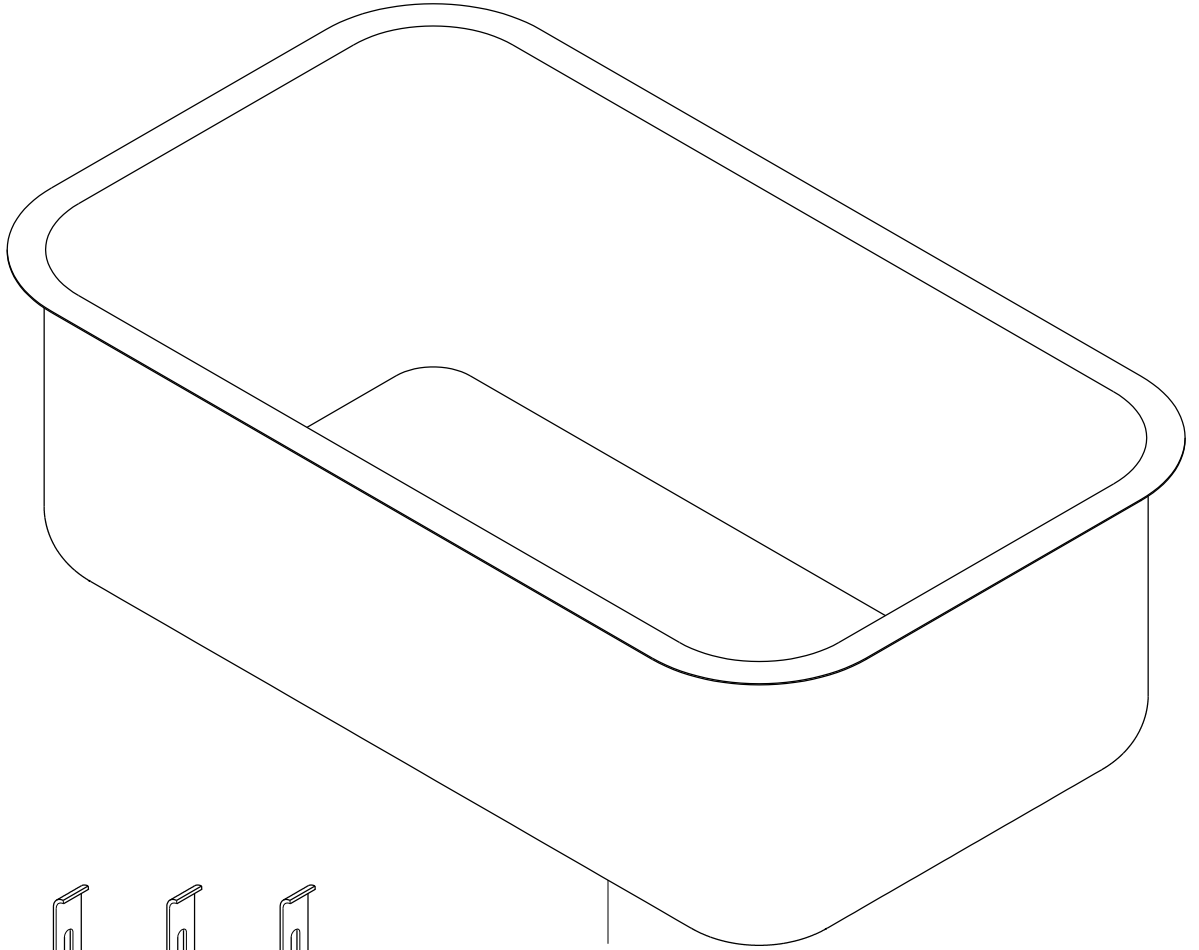

# KU311810BN

Stainless Steel Undermount Single Bowl Kitchen Sink, (L)30" X (W)18-1/16" X (D)10"

1